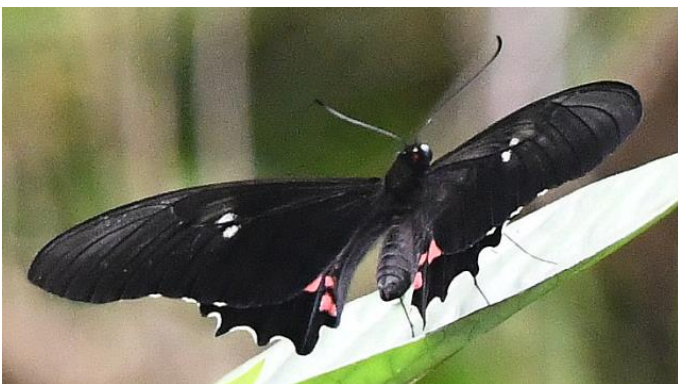

Colombia Butterflies 2024

These are photos I took on a trip with Rob Gilson and Fredy Montero of Fauna Ventures to three areas: Putamayo (Macoa 6 days), Minca (3 days), and Palomino (1 day). ID sources sometimes gave different names for species or subspecies (esp. *Heliconius*), partially due to uneven adoption of recent taxonomy updates. A poor photo was included if it was the only one available. I have tried to be accurate in my identification but have noted uncertainty with a "?".

[Whites](#) [Metalmarks](#) [Hairstreaks](#) [Brushfoots](#) [Skippers](#)

Swallowtails (*Papilionidae*)

Straight-banded Swallowtail (*Heraclides paeon*)
flew by in a blur

Polydamus Swallowtail (*Battus polydamus*)

Ruby-spotted Swallowtail
(*Heraclides anchisiades anchisiades*)

(*Pterourus/Papilio bachus chrysomelus*)

Victorine Swallowtail (*Papilio menatius eurotas*)

(*Parides lysander brissonius*)

Anchises Cattleheart (*Parides anchises serapis*) F

(*Parides lysander brissonius*)

Wedge-spotted Cattleheart (*Parides panares erythrus*)

(*Parides lysander brissonius*)

Emerald-patched Cattleheart
(*Parides sesostris tarquinius*)

Emerald-patched Cattleheart
(Parides sesostris tarquinius)